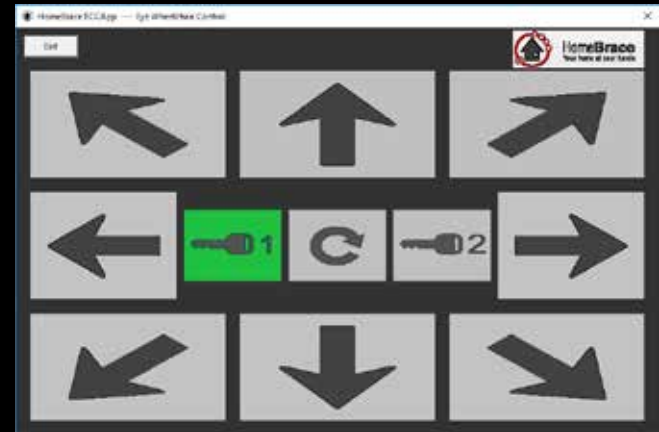

Driving a wheelchair

MyEcc enables safe wheelchair driving with the eyes. The functions of the mouse are transmitted through the eye-controlled communication aid, allowing safe control of an electric wheelchair, such as driving and adjusting seat options.

This new and safe technology gives you more autonomy and independence.

We will be happy to advise you competently and without obligation. Please get in contact with us.